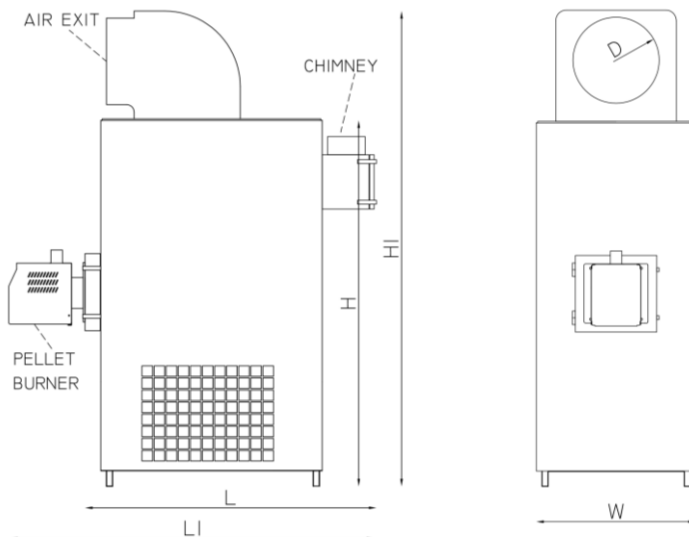

40-450 kW

In the heart of NOTOS P, there is a reliable and efficient **Megatherm burner** of the right power depending on the usage and request.

 **MEGATHERM**

TECHNICAL DATA

Data	Unit	Notos 35	Notos 60	Notos 80	Notos 90	Notos 150	Notos 250
Nominal heat output	kW	35	60	80	90	150	250
Air fan's max airflow	m ³ /h	2.980	4.500	5.500	6.950	11.900	15.500
Max air ΔT	°C	40	48	42	45	42	42
Max diameter of air outlet (D)	mm	300	400	400	400	550	600
Length (L)	mm	920	1.100	1.100	1.100	1.450	1.700
Length incl. the burner (L1)	mm	1.320	1.550	1.550	1.550	2.100	2.350
Width (W)	mm	540	650	650	650	825	900
Height (H)	W	1.450	1.730	1.730	1.730	2.000	2.300
Height incl. the air outlet (H1)	W	1.800	2.180	2.180	2.180	2.600	2.950
Weight	kg	170	240	240	240	380	550
Air fan's power cons	kW	0,25	0,38	0,55	0,75	2,20	3,00
Gas flue pipe (chimney)	mm	125	150	150	150	200	250
Power supply	V/Hz	230/50				410/50	
Fuel	/	Wood pellet					
Pellet storage tank (not included on the price)	kg	250					
Wood pellet burner suggested (not included on the price)	/	Nani 35	Pyro 60	Pyro 80	Pyro 90 Pro	Pyro 150 Pro	Pyro 250 Pro